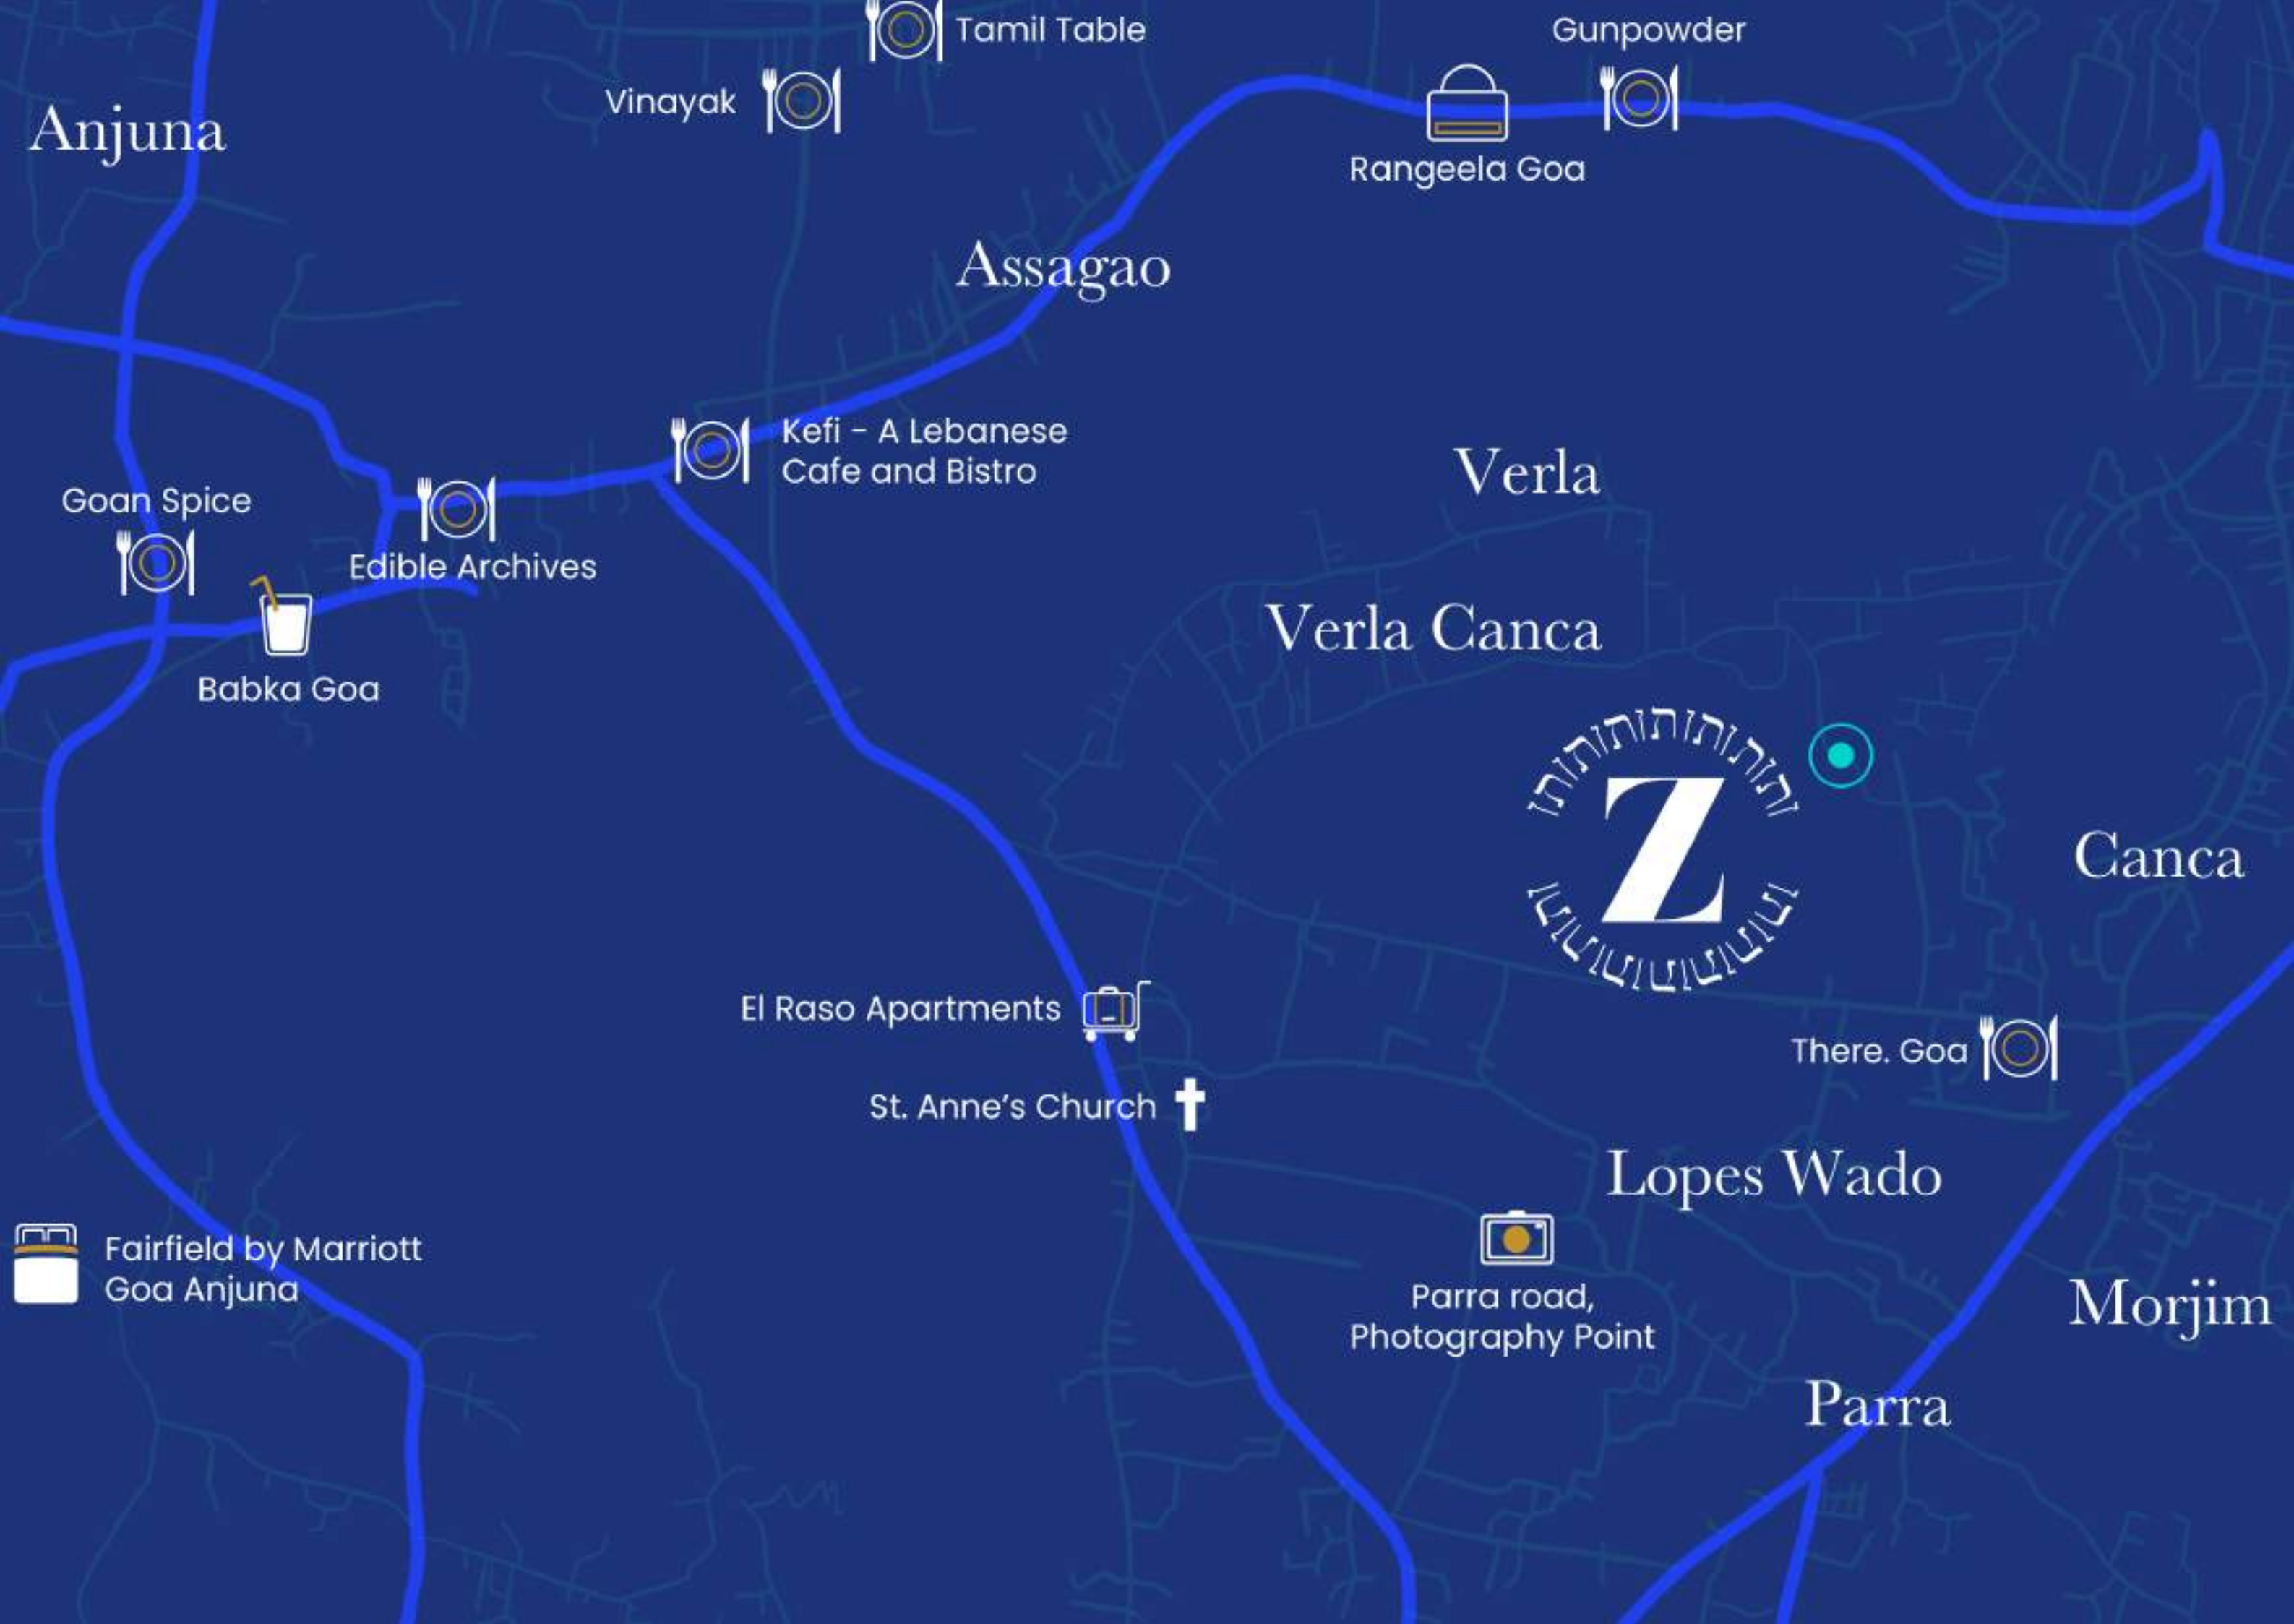

Anjuna

Vinayak

Tamil Table

Gunpowder

Rangeela Goa

Assagao

Verla

Kefi - A Lebanese Cafe and Bistro

Goan Spice

Edible Archives

Babka Goa

Verla Canca